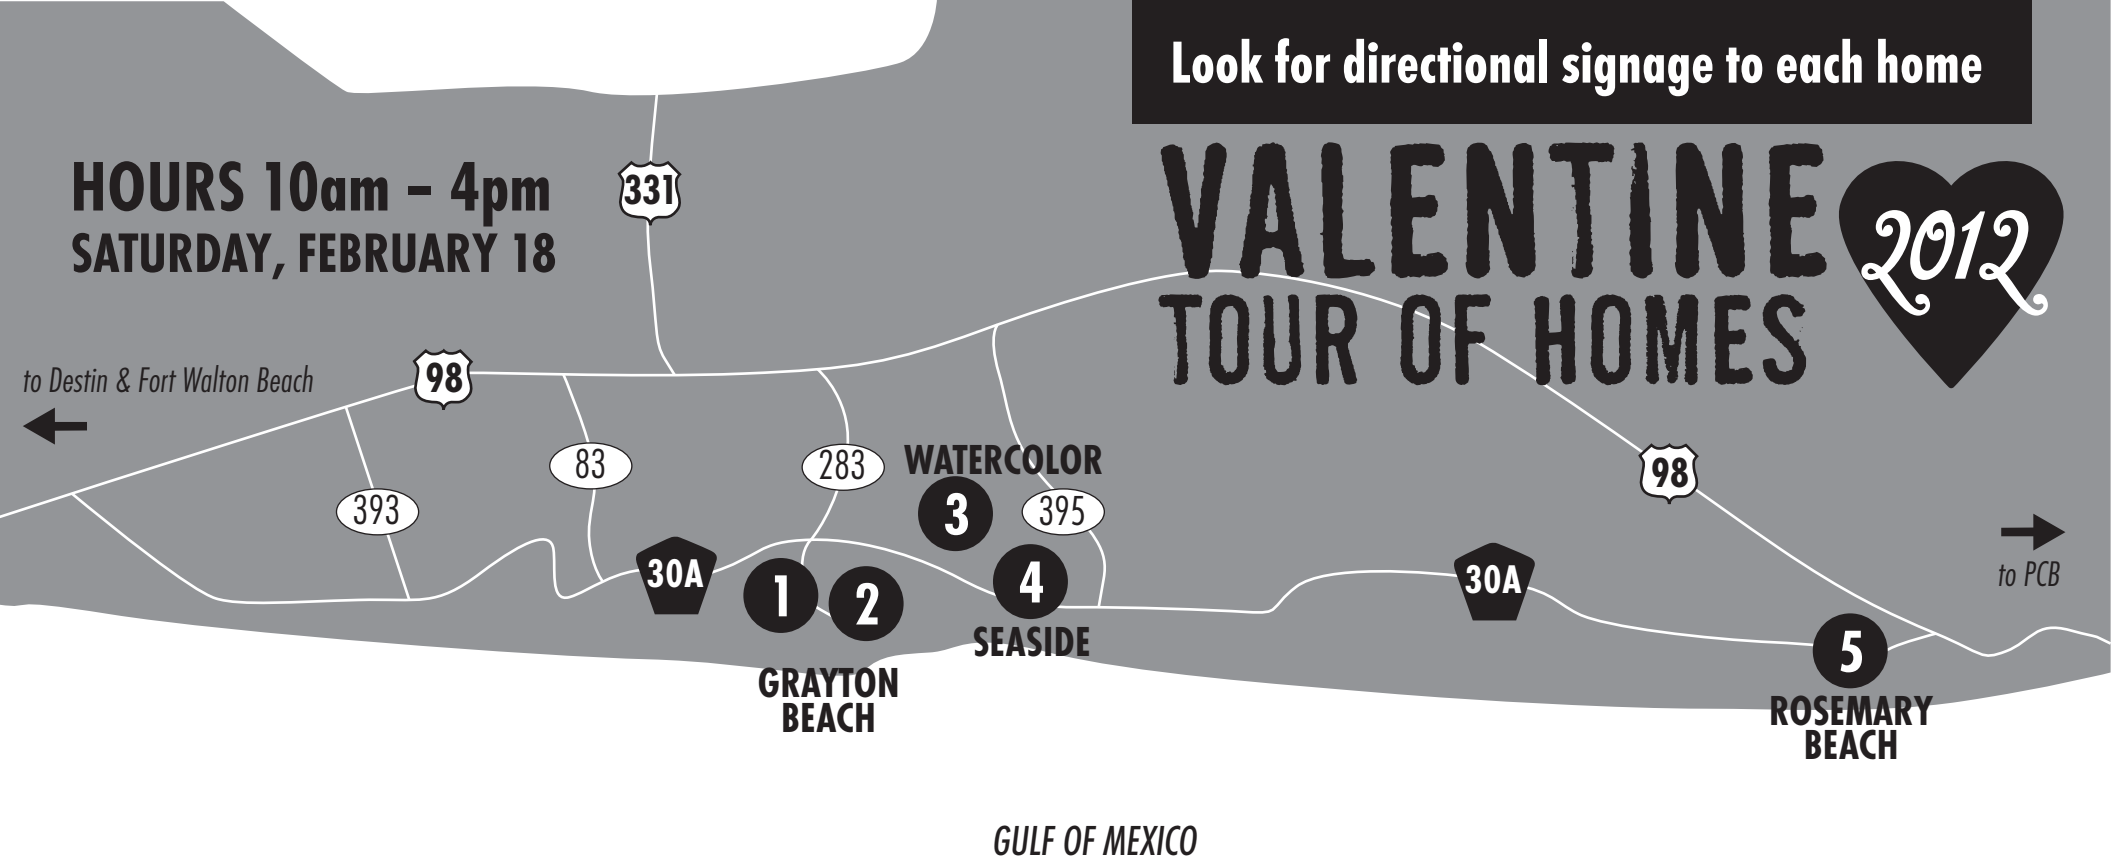

Look for directional signage to each home

HOURS 10am - 4pm  
SATURDAY, FEBRUARY 18

# VALENTINE TOUR OF HOMES

2012

- 1 Historic Shepherd Cottage** 183 DeFuniak Street, *Grayton Beach*
- 2 Lakefront Cottage Revisited** 59 Garfield Street, *Grayton Beach*
- 3 Southern Luxury** 33 Sand Hill Court, *WaterColor*
- 4 Breathtaking Views** Gateway Building (*Entrance on Smolian Circle*), *Downtown Seaside*
- 5 Renovated Gulf Front Beauty** 18 Atwoods Court, *Rosemary Beach*